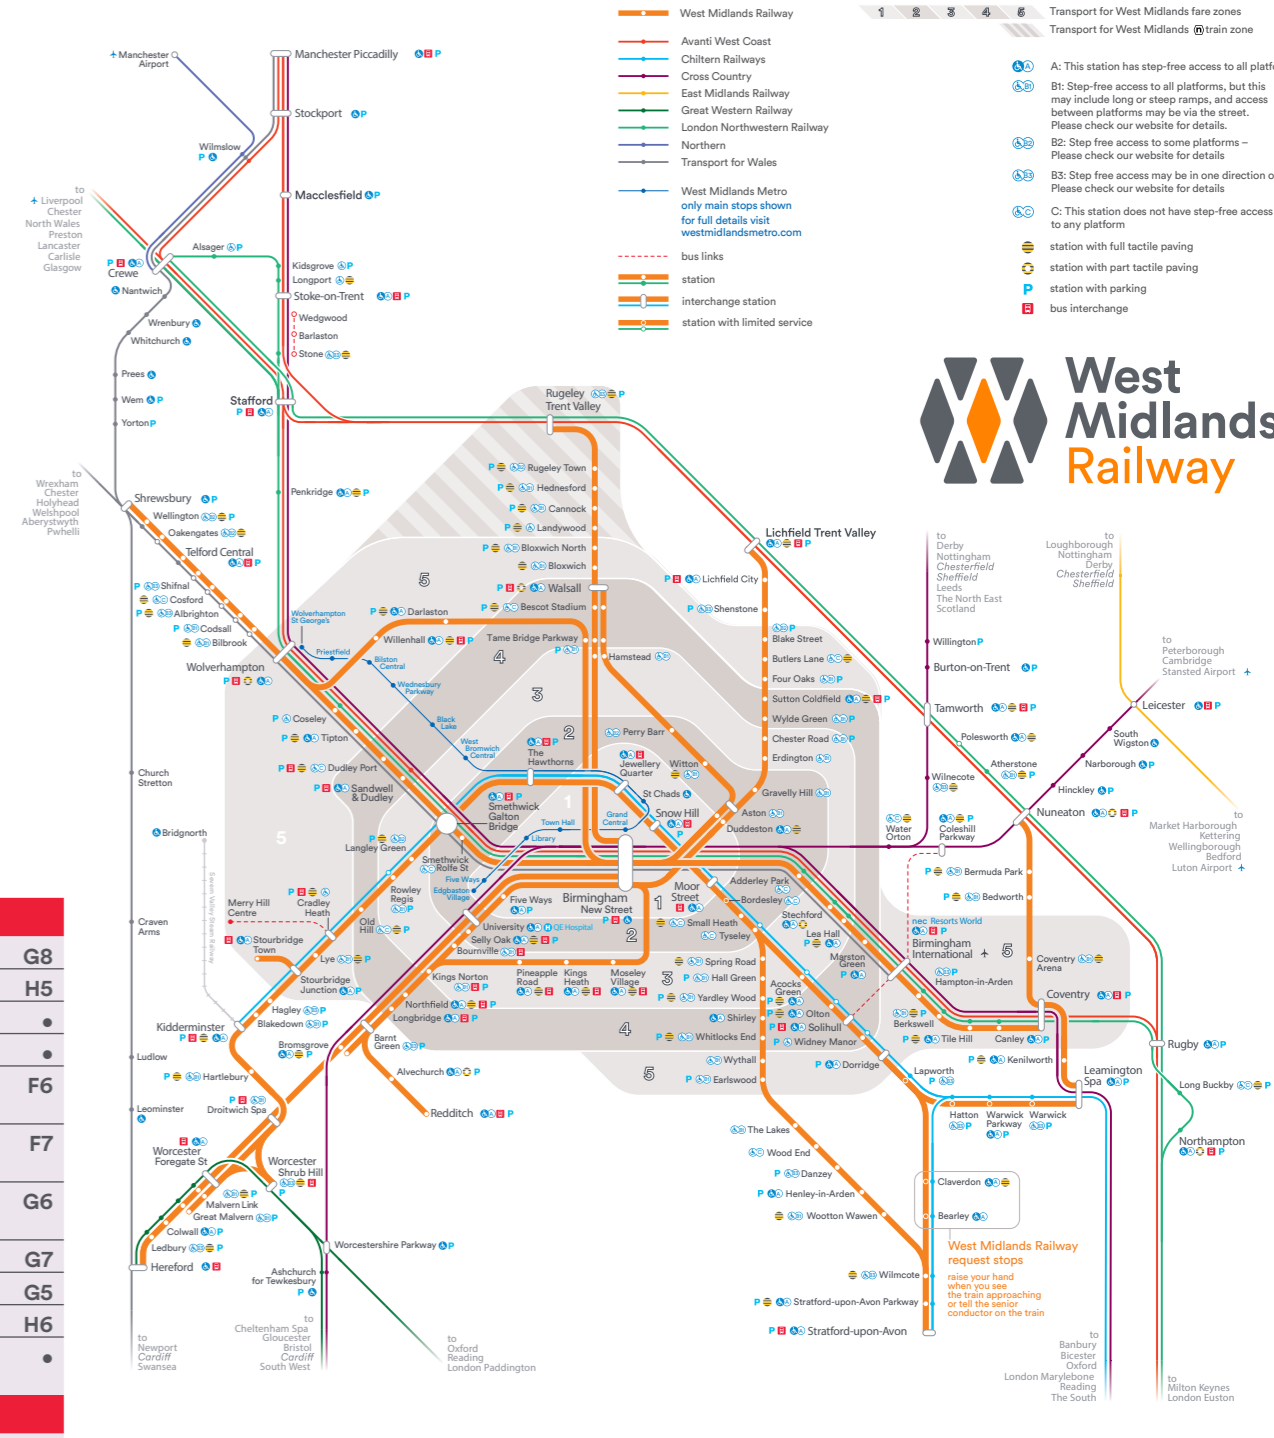

Destination	Bus Route Number	Map Grid	Destination	Bus Route Number	Map Grid	Destination	Bus Route Number	Map Grid
A Alderman's Green	22, 51, 703	H4	F Fen End	188	G8	S Segro Park	13, 20A	G8
B Baginton	13, 24, 24A, 24X, 25	G8	G Gaydon	X18A	G4	Sheldon	X1	H5
C Canley	12X, 18, 18A	D7	H Hill Green	20A, 22, 703	G4	Solihull	82, 87, 188, 233	F6
D Dorridge	188	E7	I Leamington Spa	11, 12X, U1, U1A, X17, X18, X18A	G4	Spun End	6, 6A, 14, 14A, 18, 18A, 189	F6
E Earlsdon	11, 51	F8	J Jubilee Crescent	15, 51	F5	Stivichall	9, 24, 24A, 24X, 25A, 60	F7
F Fenside	7, 82, X1	D5	K Kenilworth	11, 24, 233, X17	E4	Stoke	13, 13A, 748, 74C, 86	G6
G Gosford Green	7, 7A, 8, 9, 13, 13A, 17, 17A, 748, 74C, 85, 85A, 85B, 86, X6, X30	G6	L Leamington Spa	11, 12X, U1, U1A, X17, X18, X18A	G4	Stoke Aldermoor	7, 22, 60	G7
H Hearsall Common	6, 6A, 11, 18, 18A, 78, 78A, 703	E6	M Meriden	82, 232, X1	H4	Stoke Heath	7, 22, 60	H5
I Leamington Spa	11, 12X, U1, U1A, X17, X18, X18A	G4	N Nuneaton	20, 56, 57, 748, 79A, 233, 703, U1, U1A	F6	Stratford-upon-Avon	17, 17A	G6
J Jubilee Crescent	15, 51	F5	O Upper Stoke	8, 9, 748, 74C, 85, 85A, 85B, X6, X30	H5	Tollbar End	21A, 25, 25X	H8
K Kenilworth	11, 24, 233, X17	E4	P Parkhill	82, X1	B4	U University Hospital	9, 17, 17A, 20A, 51, 60, 748, 74C, 78, 78A, 85, 85A, 85B, 85C, X6, X30	J5
L Leamington Spa	11, 12X, U1, U1A, X17, X18, X18A	G4	Q Quinton Park	17, 17A, 21, 21A	F7	V Victoria Farm	22, 51, 703	G4
M Meriden	82, 232, X1	H4	R Radford	3, 16, 735	F5	W Wainbody	9	E8
N Nuneaton	20, 56, 57, 748, 79A, 233, 703, U1, U1A	F6	Y Yardley	X1	B4	War Memorial Park	12X, 87, X17	F7
O Upper Stoke	8, 9, 748, 74C, 85, 85A, 85B, X6, X30	H5				Whitmore Park	14, 14A, 51	F4
P Parkhill	82, X1	B4				Whitley	13, 21, 21A, 25, 25X, 60	G7
Q Quinton Park	17, 17A, 21, 21A	F7				Willenhall	13, 13A, 21, 60	G7
R Radford	3, 16, 735	F5				Wood End	7, 7A, 21, 703	H4
S Segro Park	13, 20A	G8				Wyken	8, 51, 703	H4
Sheldon	X1	H5				Wyken Green	8, 9, 17, 17A, 60, 748, 74C, 85, 85A, 85B, X6, X30	H5
Solihull	82, 87, 188, 233	F6						
Spun End	6, 6A, 14, 14A, 18, 18A, 189	F6						
Stivichall	9, 24, 24A, 24X, 25A, 60	F7						
Stoke	13, 13A, 748, 74C, 86	G6						
Stoke Aldermoor	7, 22, 60	G7						
Stoke Heath	7, 22, 60	H5						
Stoke Hill	17, 17A	G6						
Stratford-upon-Avon	17, 17A	G6						
Tollbar End	21A, 25, 25X	H8						
U University Hospital	9, 17, 17A, 20A, 51, 60, 748, 74C, 78, 78A, 85, 85A, 85B, 85C, X6, X30	J5						
V Victoria Farm	22, 51, 703	G4						
W Wainbody	9	E8						
X X1	9, 20A, 51, 748, 78, 78A, 218, 703, X6	H5						
X17	12X, 87, X17	F7						
X18	X17, X18, X18A	F7						
X18A	X17, X18, X18A	F7						
X30	3, 60	G4						
Y Yardley	X1	B4