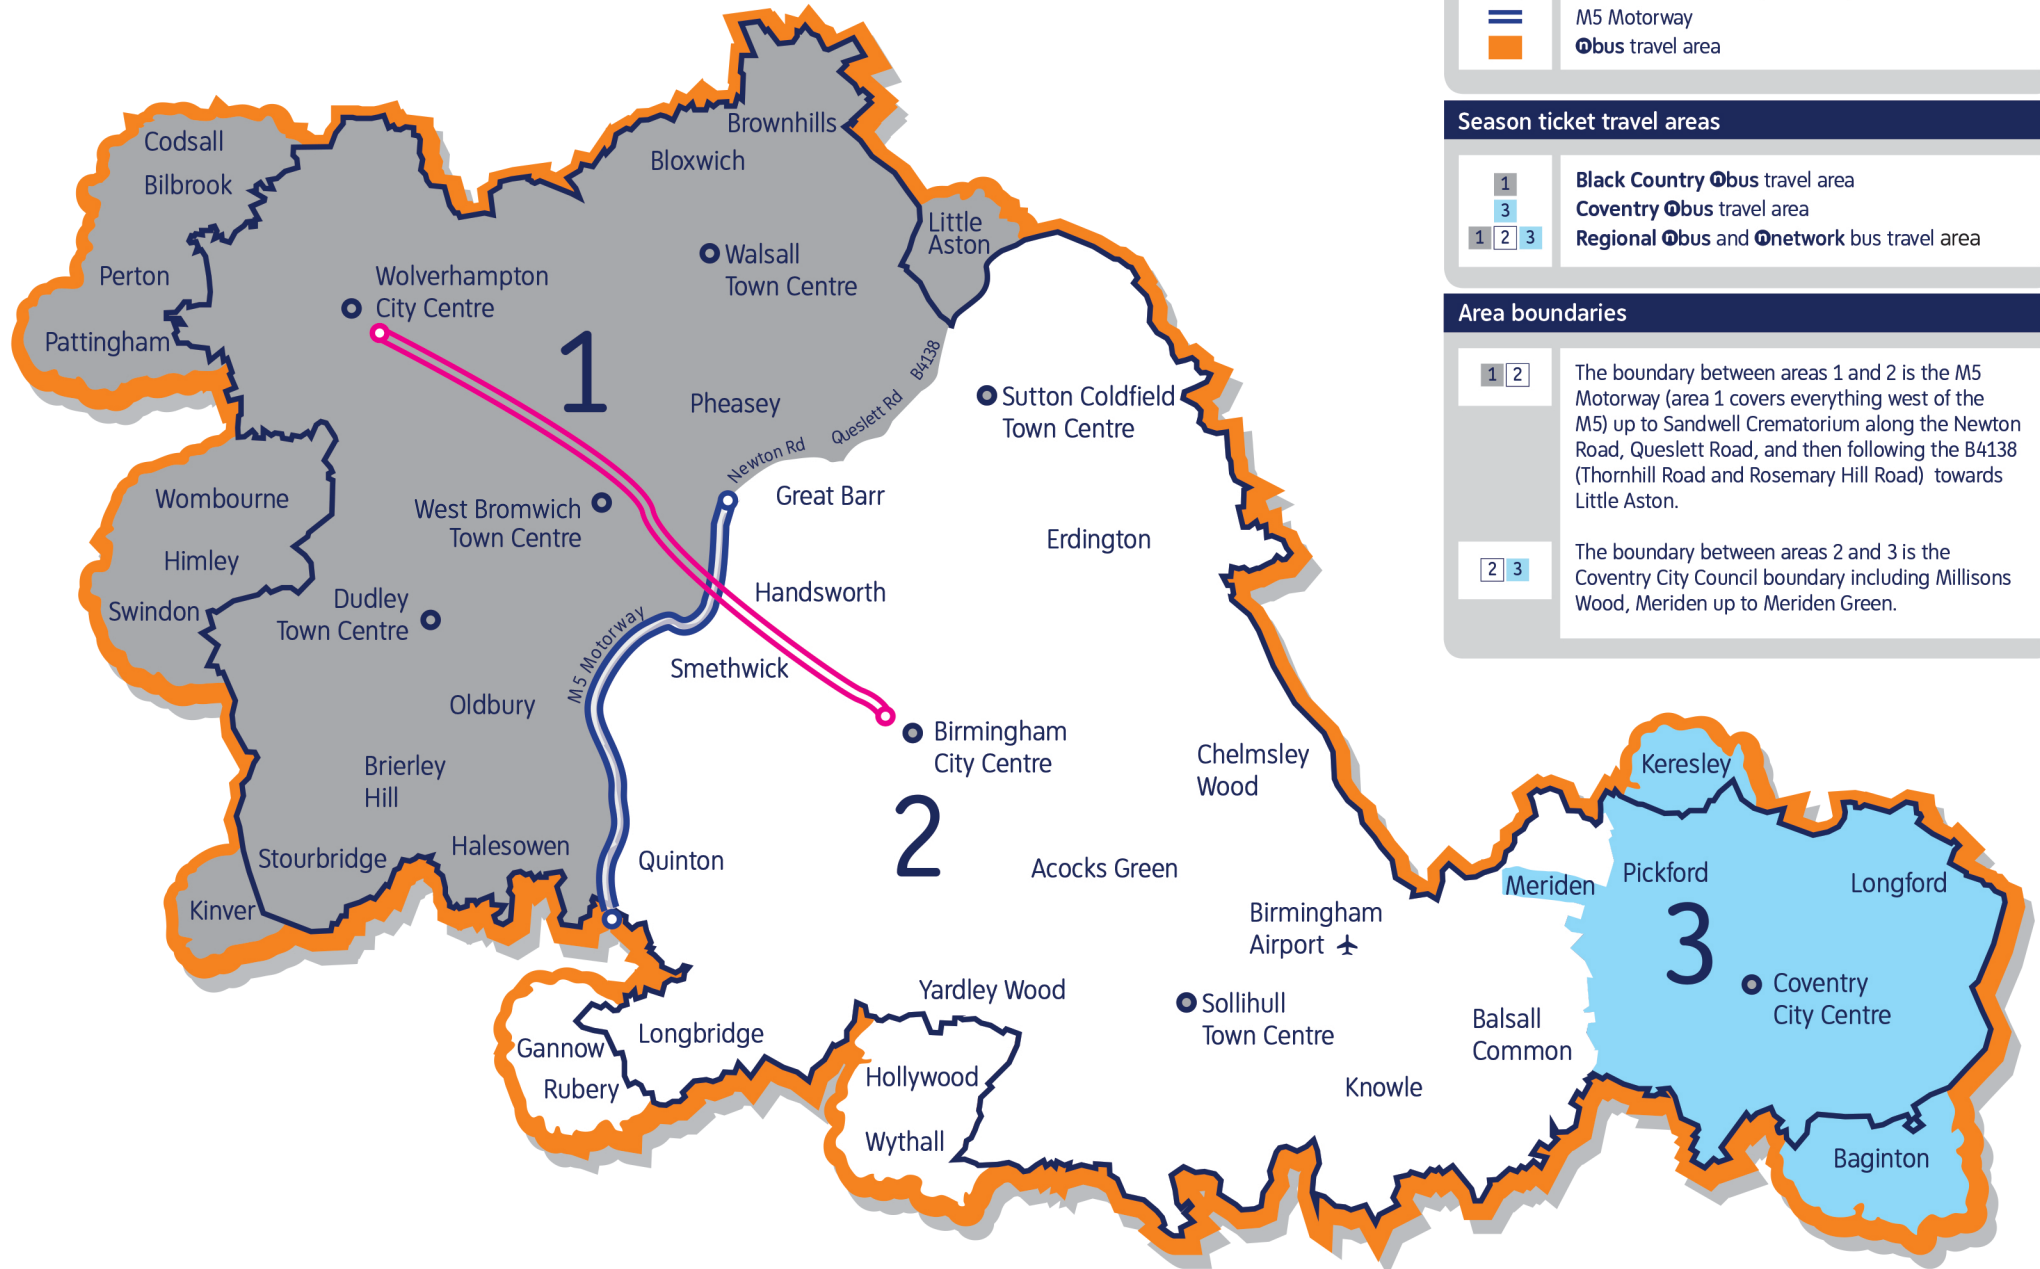

bus Travel Area

Key	
	Midland Metro Line (bus + Metro tickets available)
	West Midlands county boundary
	M5 Motorway
	bus travel area

Season ticket travel areas	
	Black Country bus travel area
	Coventry bus travel area
	Regional bus and network bus travel area

Area boundaries	
	The boundary between areas 1 and 2 is the M5 Motorway (area 1 covers everything west of the M5) up to Sandwell Crematorium along the Newton Road, Queslett Road, and then following the B4138 (Thornhill Road and Rosemary Hill Road) towards Little Aston.
	The boundary between areas 2 and 3 is the Coventry City Council boundary including Millisons Wood, Meriden up to Meriden Green.